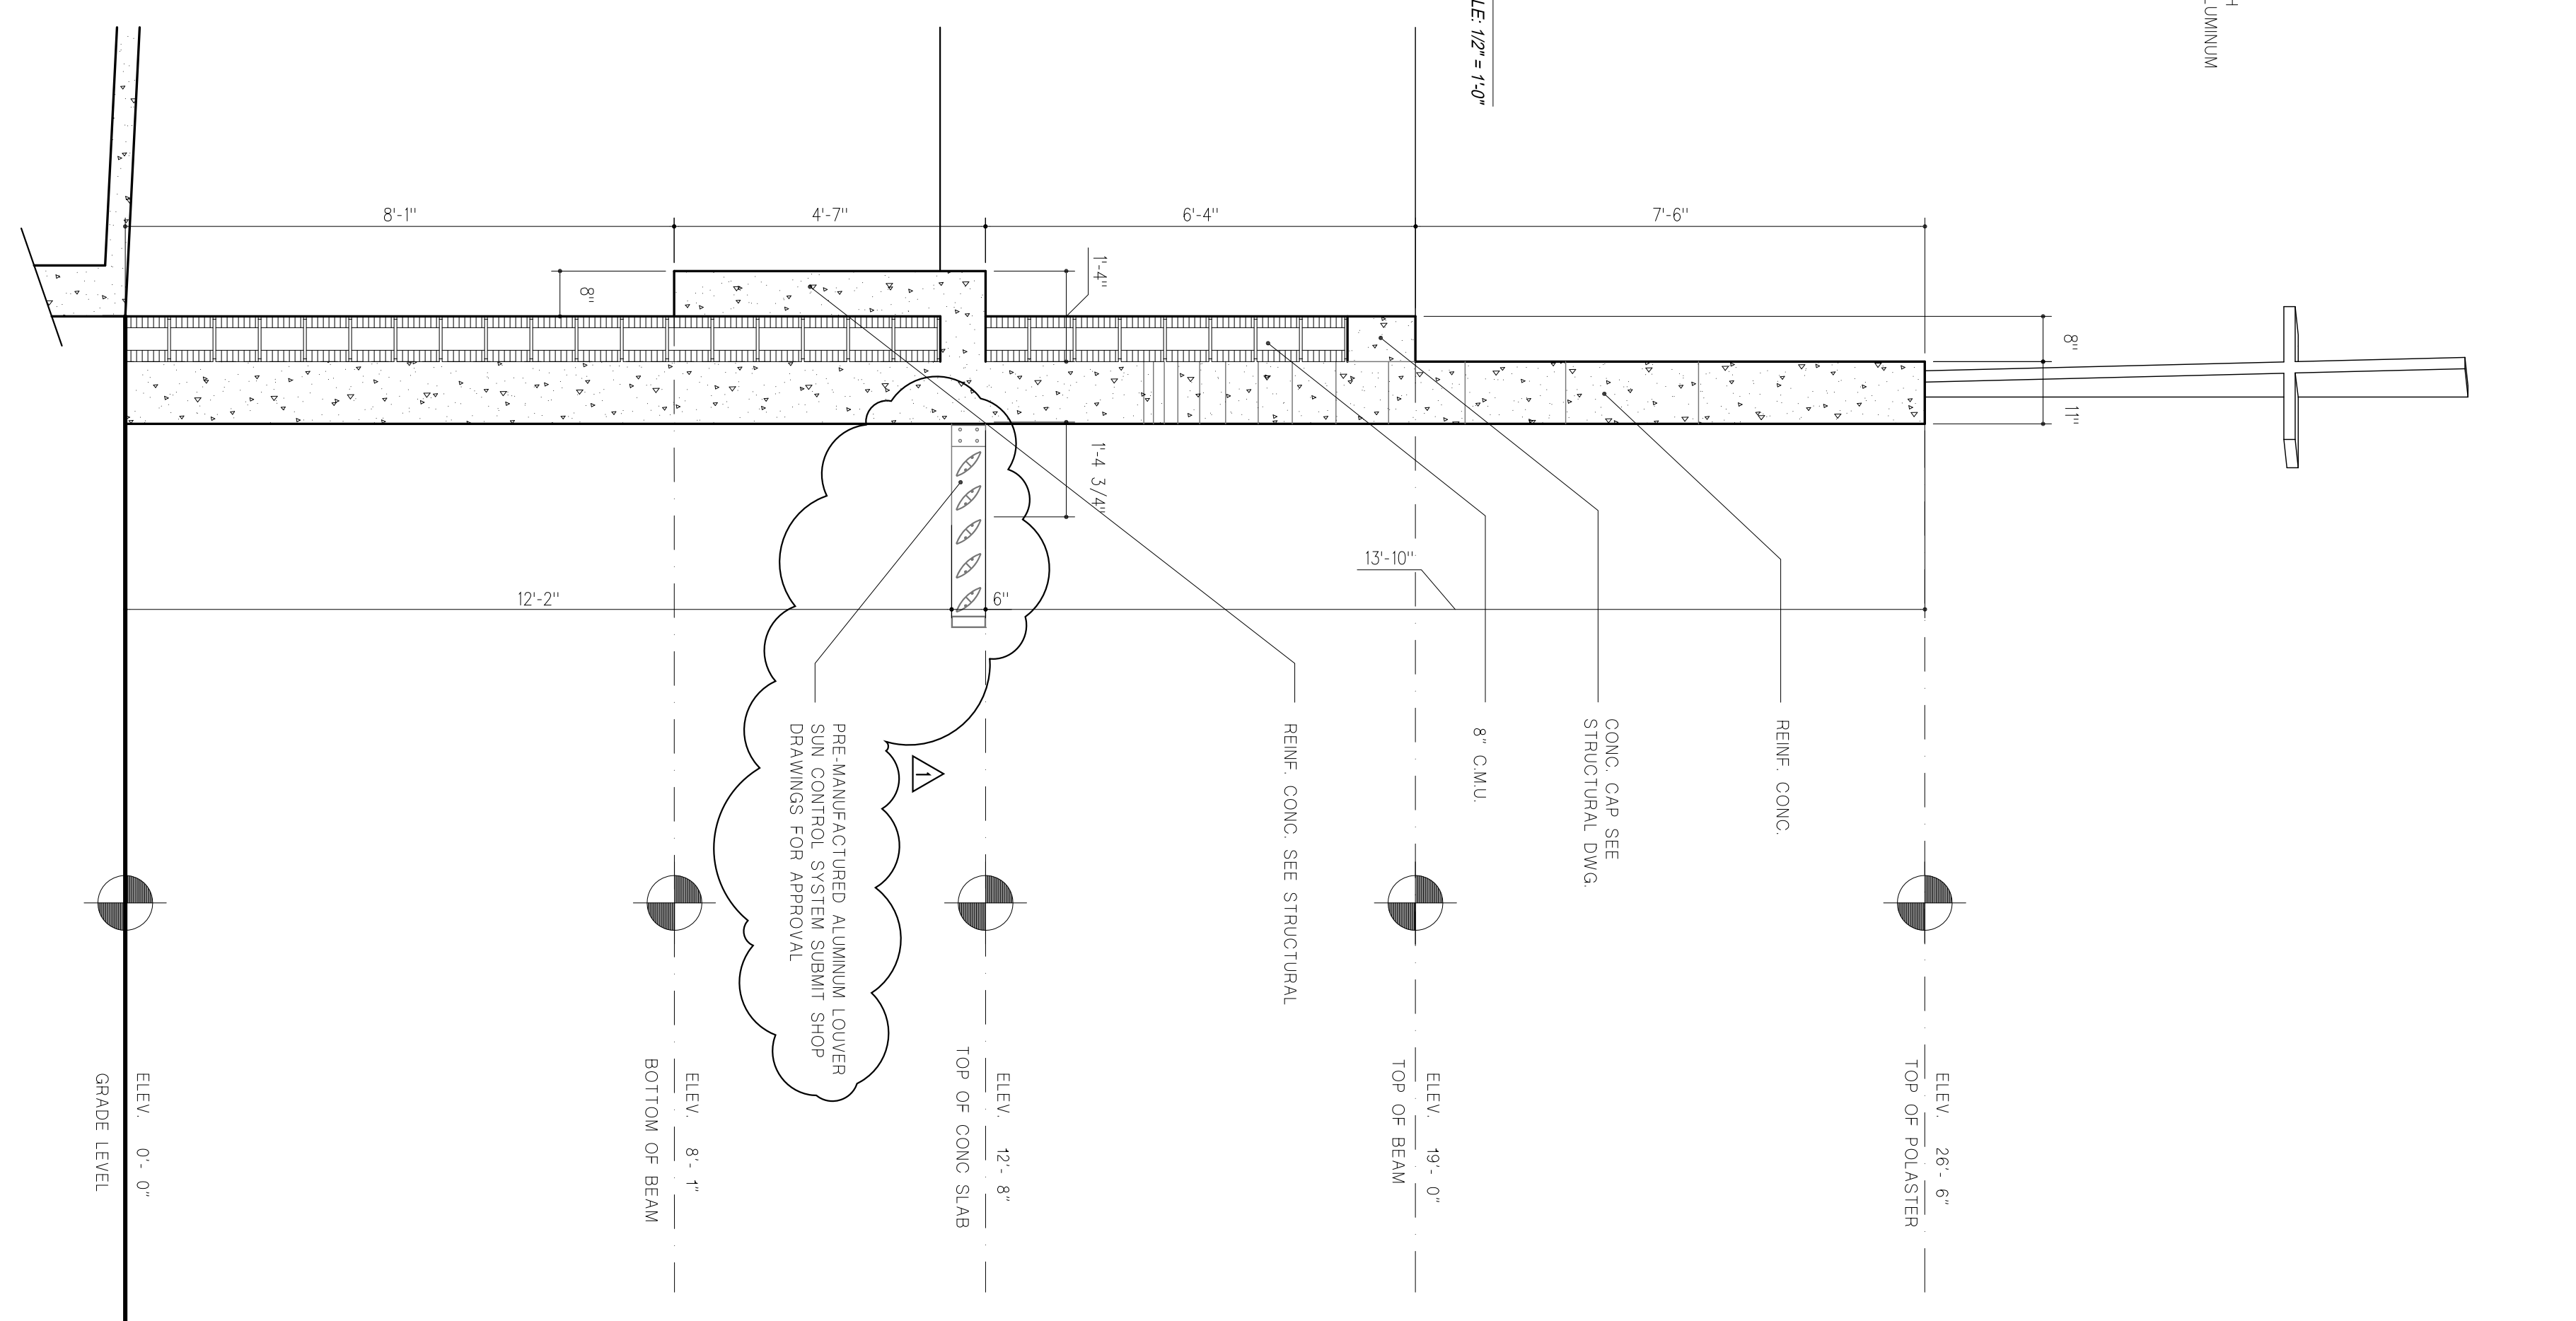

**ASSEMBLY ENTRANCE
TOP DETAIL**
SCALE: 1" = 1'-0"

2 SANCTUARY ENTRANCE
SCALE: 1/2" = 1'-0"

CROSS DETAIL
SCALE: 1/2" = 1'-0"

1 CROSS MONUMENT
SCALE: 1/2" = 1'-0"