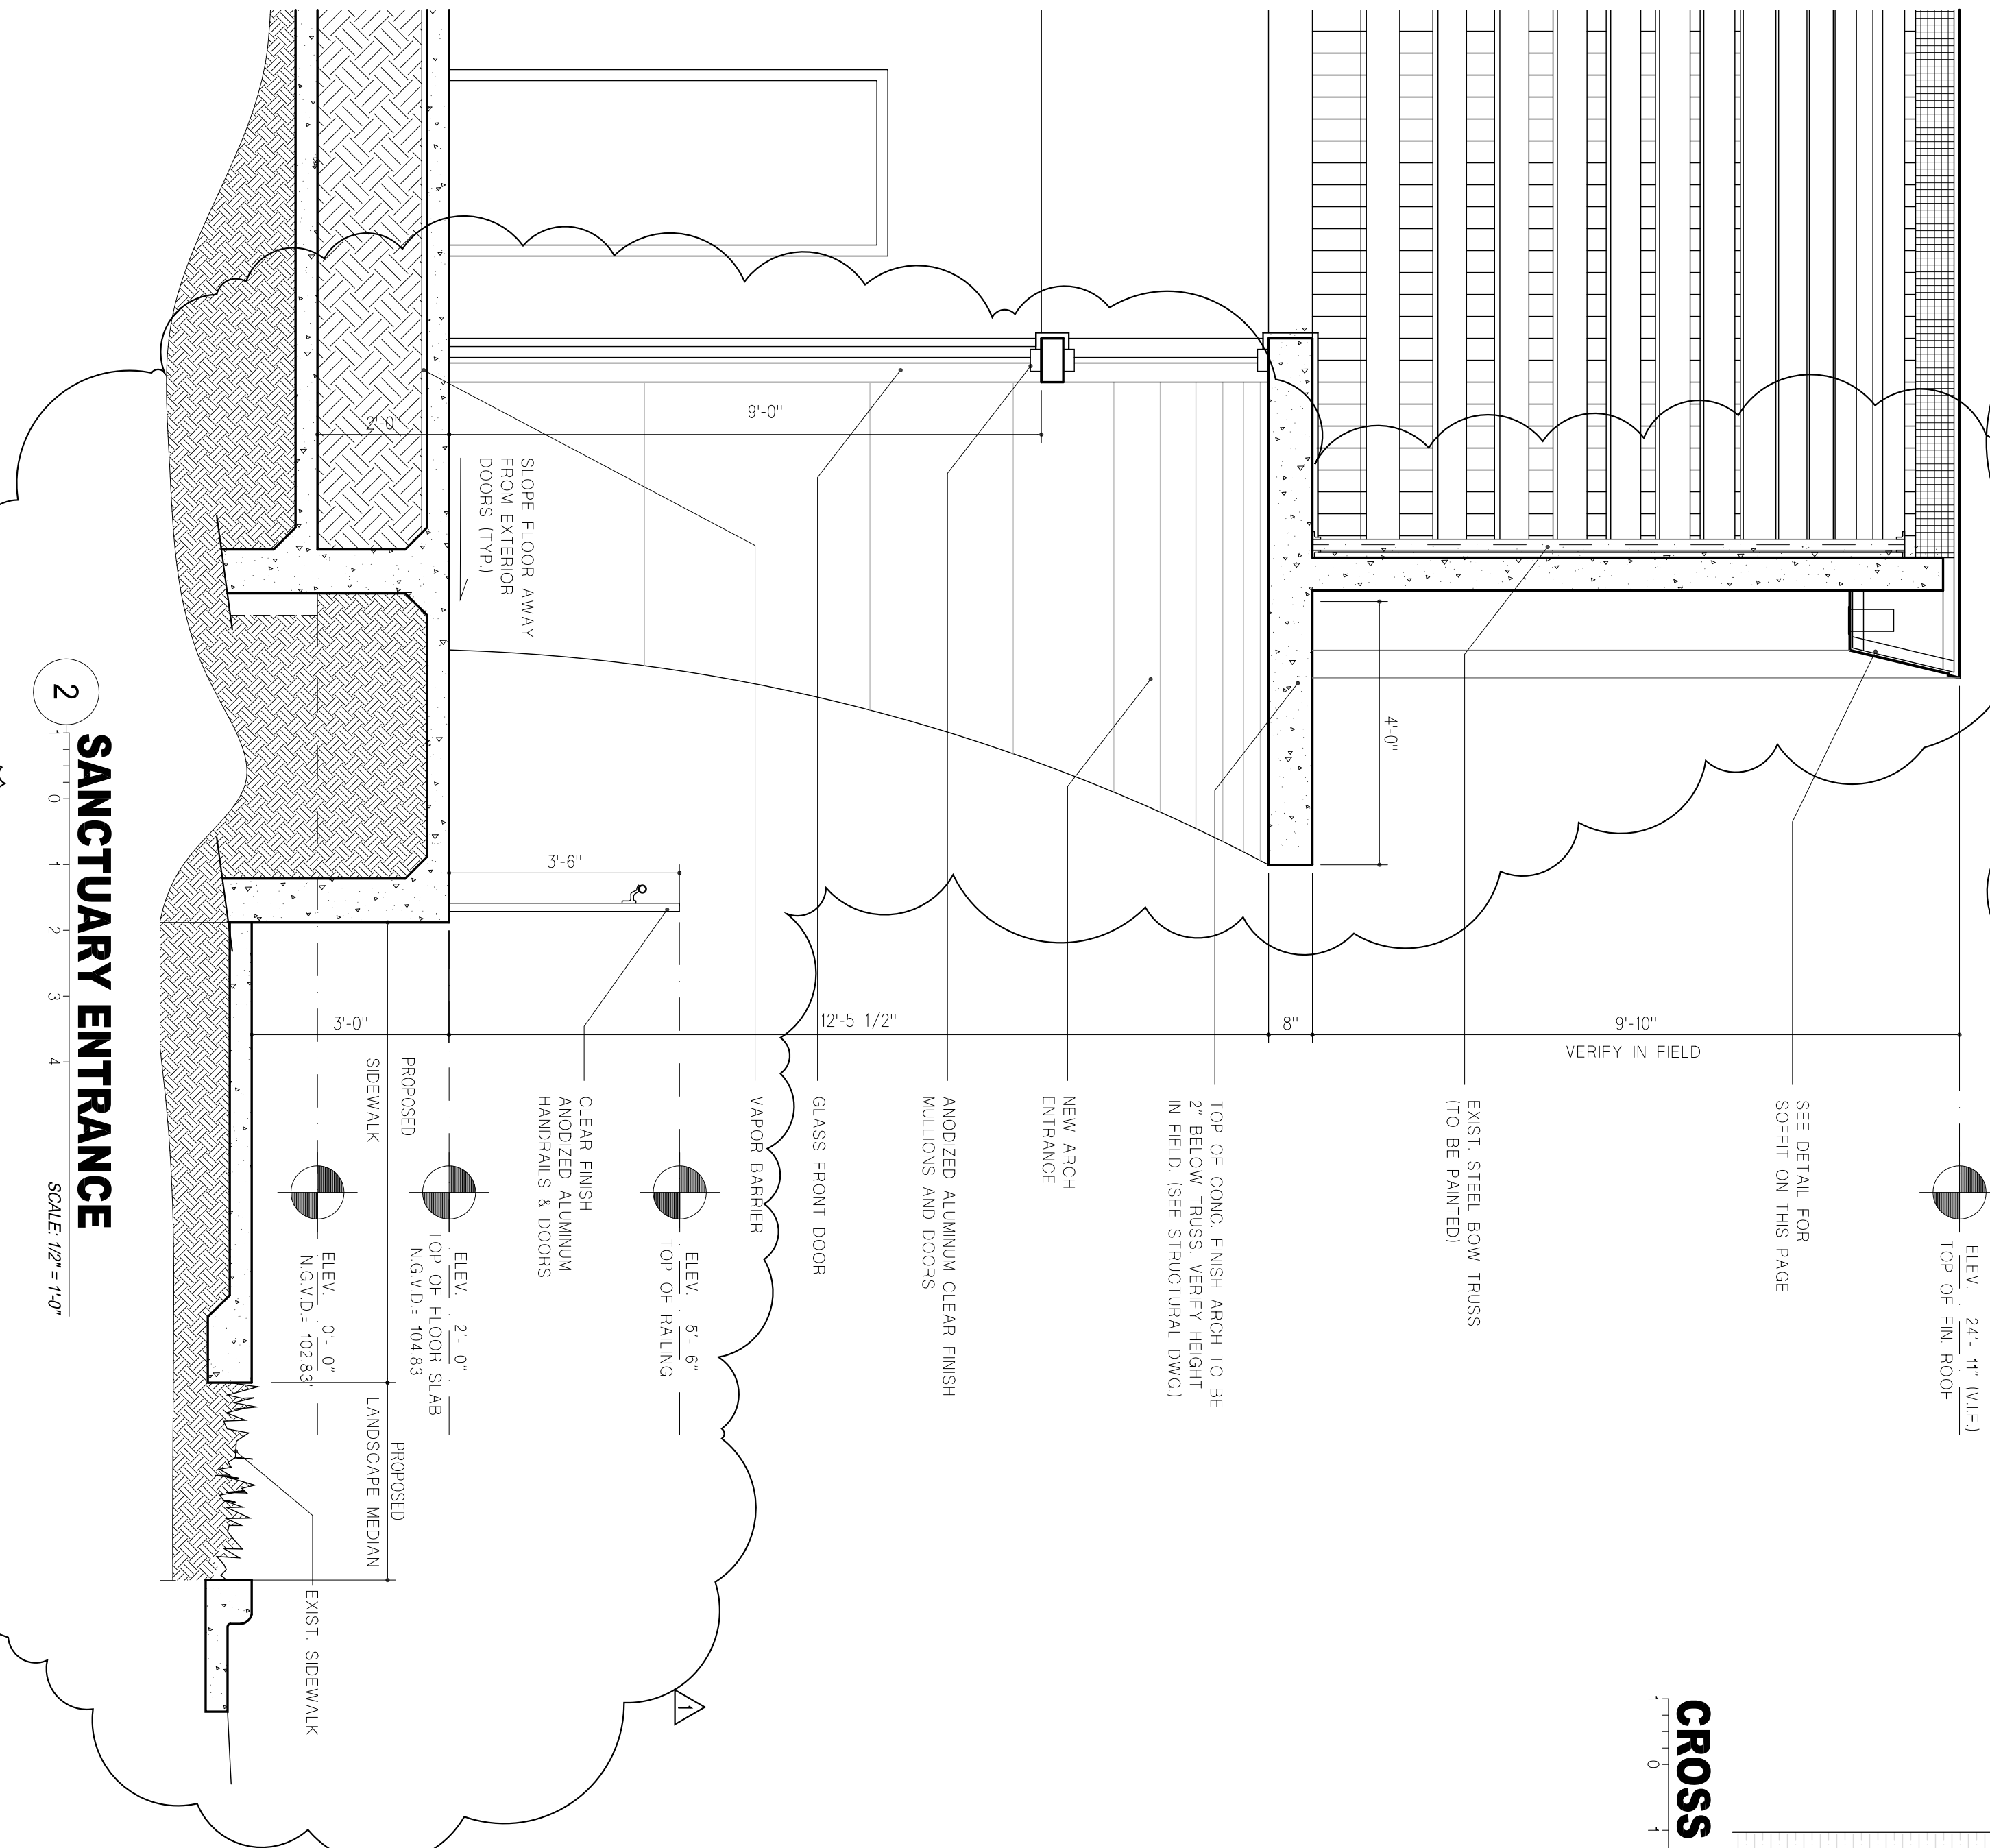

**ASSEMBLY ENTRANCE
TOP DETAIL**
SCALE: 1" = 1'-0"

2 SANCTUARY ENTRANCE
SCALE: 1/2" = 1'-0"

CROSS DETAIL
SCALE: 1/2" = 1'-0"

1 CROSS MONUMENT
SCALE: 1/2" = 1'-0"