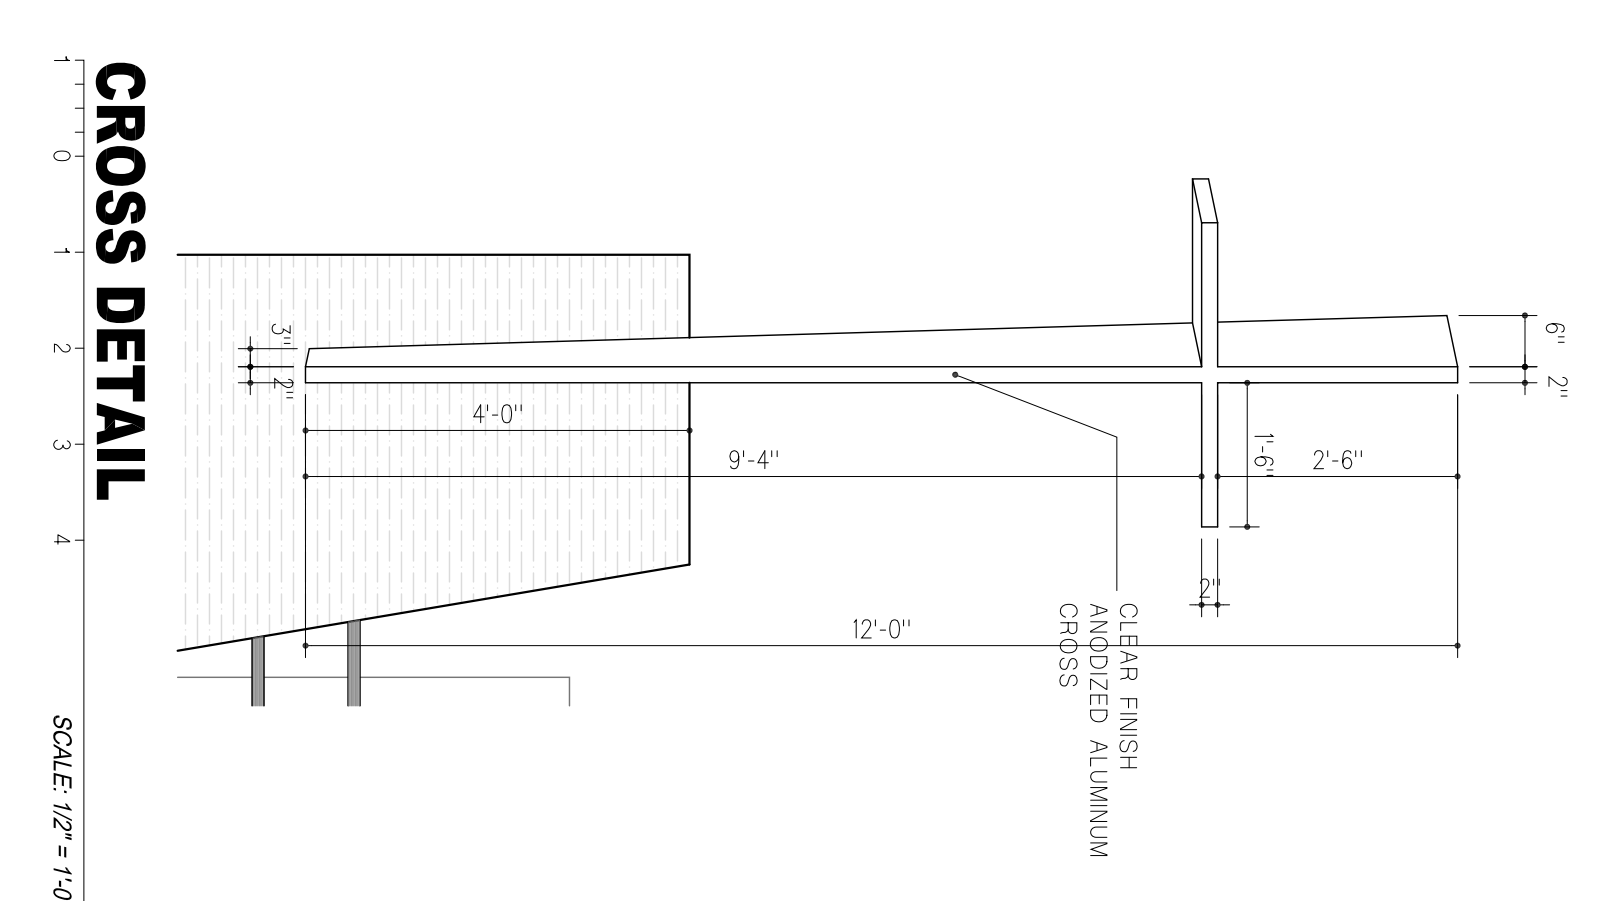

**ASSEMBLY ENTRANCE
TOP DETAIL**
SCALE: 1" = 1'-0"

2 SANCTUARY ENTRANCE
SCALE: 1/2" = 1'-0"

CROSS DETAIL
SCALE: 1/2" = 1'-0"

1 CROSS MONUMENT
SCALE: 1/2" = 1'-0"